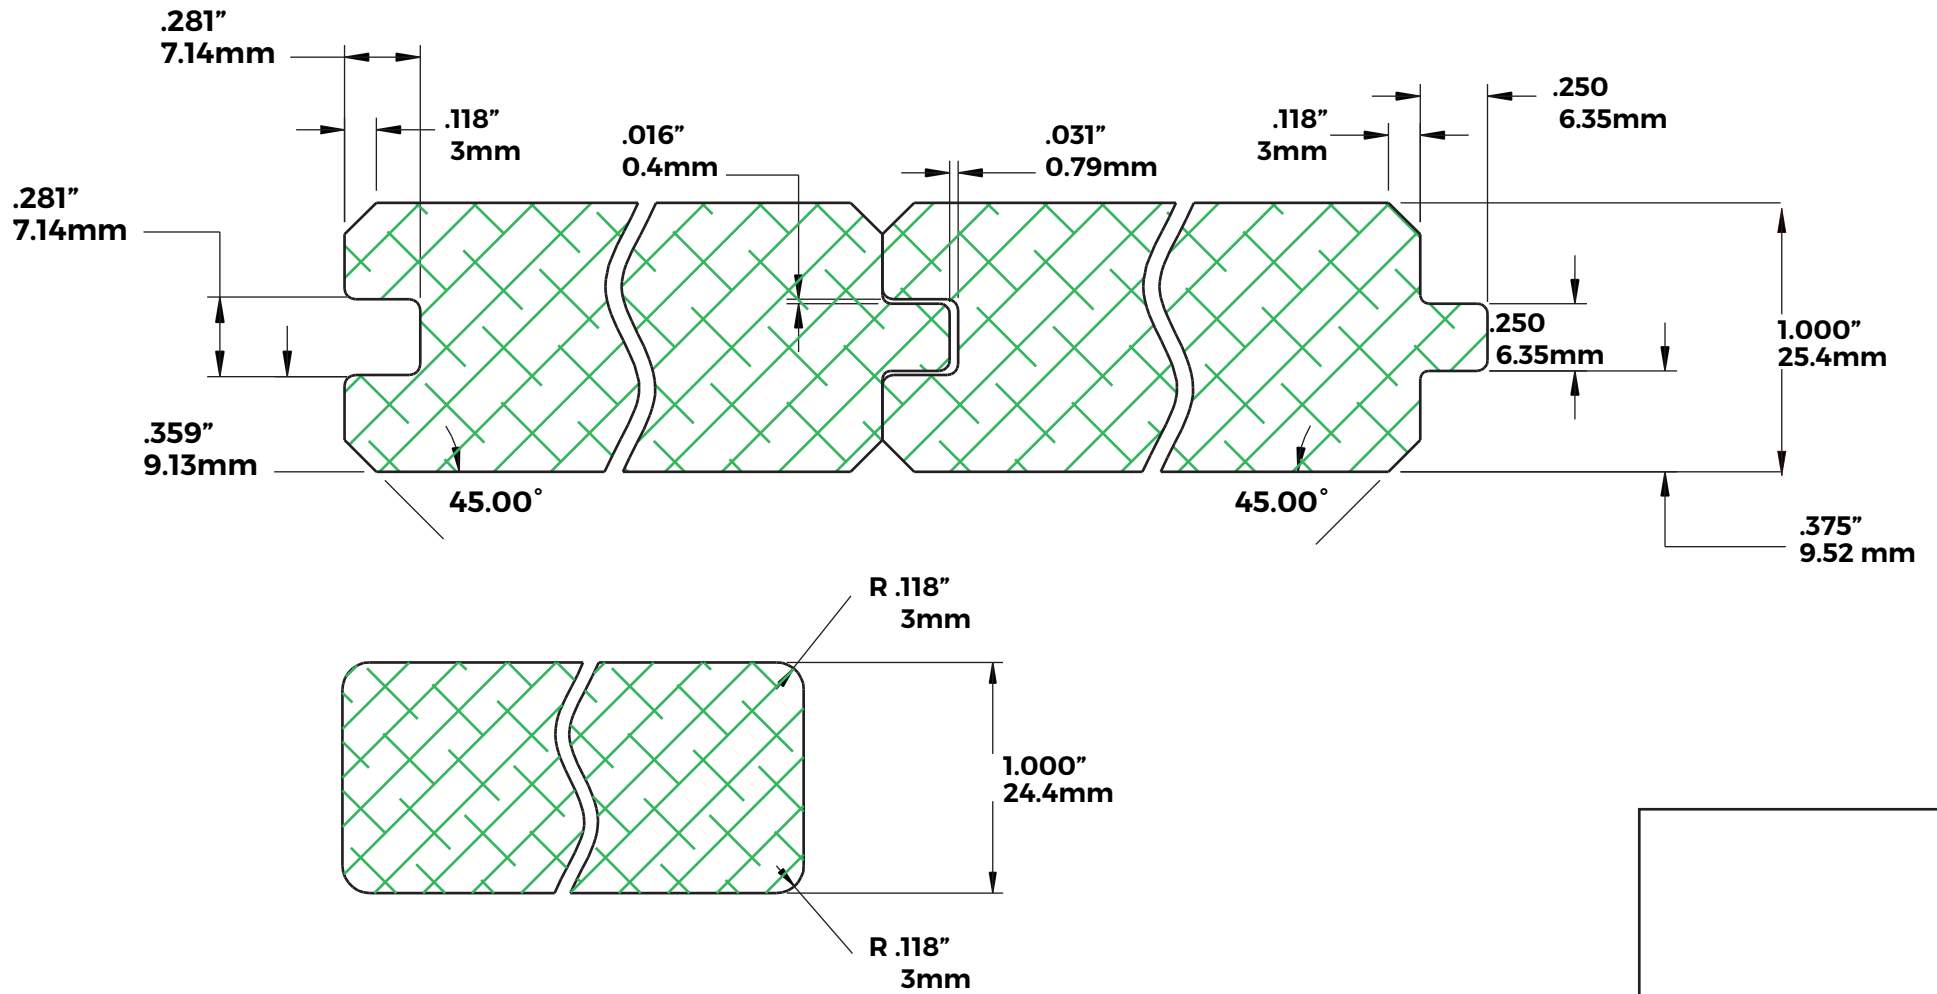

**BRAZILIAN
LUMBER®**
PREMIUM DECKING

MILLING PROFILES

T&G V JOINT