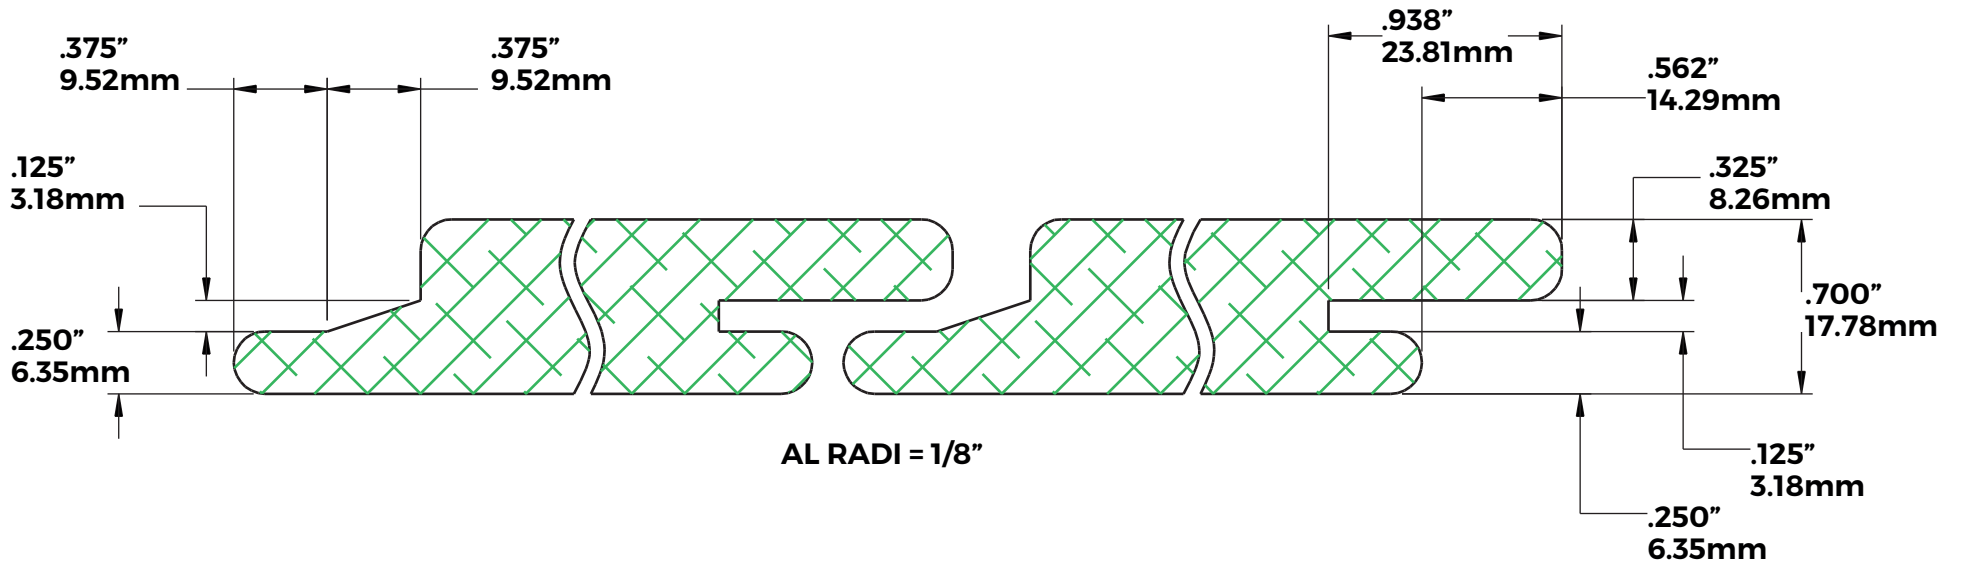

MILLING PROFILES

SHIPLAP

**1x6 Shiplap
with $\frac{5}{32}$**

**BRAZILIAN
LUMBER®**
PREMIUM DECKING

MILLING PROFILES

T&G SQUARE JOINT

**4S
E4e
s4s**

**BRAZILIAN
LUMBER®**
PREMIUM DECKING

MILLING PROFILES

T&G V JOINT

**BRAZILIAN
LUMBER®**
PREMIUM DECKING

MILLING PROFILES

SHIPLAP NICKEL JOINT

**BRAZILIAN
LUMBER®**
PREMIUM DECKING

MILLING PROFILES

RAINSCREEN

**BRAZILIAN
LUMBER®**
PREMIUM DECKING

MILLING PROFILES

GROOVED 2 SIDES