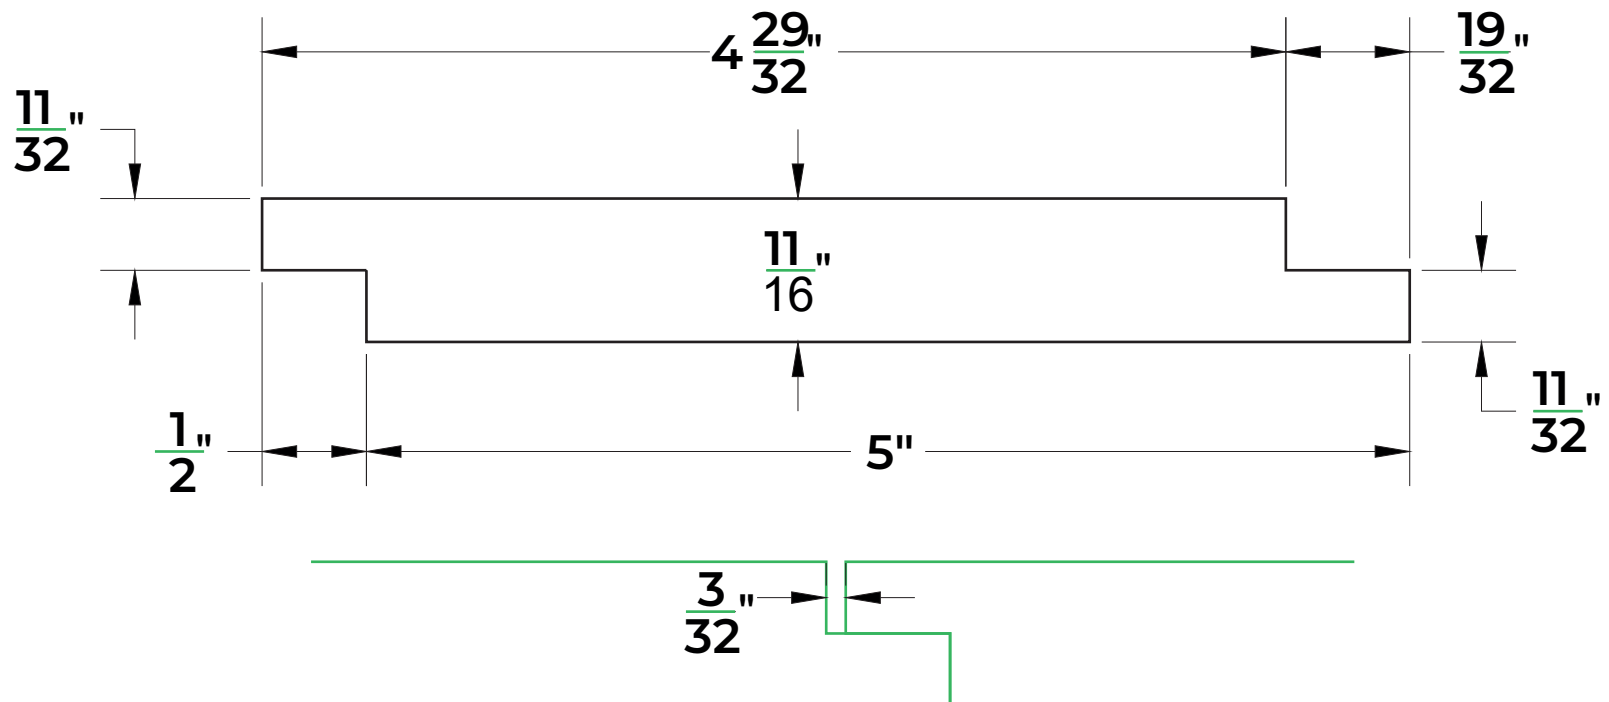

MILLING PROFILES

**BRAZILIAN
LUMBER®**

PREMIUM DECKING

**BRAZILIAN
LUMBER®**
PREMIUM DECKING

MILLING PROFILES

SHIPLAP

**1x6 Shiplap
with $\frac{3}{32}$**

**BRAZILIAN
LUMBER®**
PREMIUM DECKING

MILLING PROFILES

SHIPLAP

**1x6 Shiplap
with $\frac{5}{32}$**

**BRAZILIAN
LUMBER®**
PREMIUM DECKING

MILLING PROFILES

T&G SQUARE JOINT

**4S
E4e
s4s**

**BRAZILIAN
LUMBER®**
PREMIUM DECKING

MILLING PROFILES

T&G V JOINT

**BRAZILIAN
LUMBER®**
PREMIUM DECKING

MILLING PROFILES

SHIPLAP NICKEL JOINT

**BRAZILIAN
LUMBER®**
PREMIUM DECKING

MILLING PROFILES

RAINSCREEN

**BRAZILIAN
LUMBER®**
PREMIUM DECKING

MILLING PROFILES

GROOVED 2 SIDES