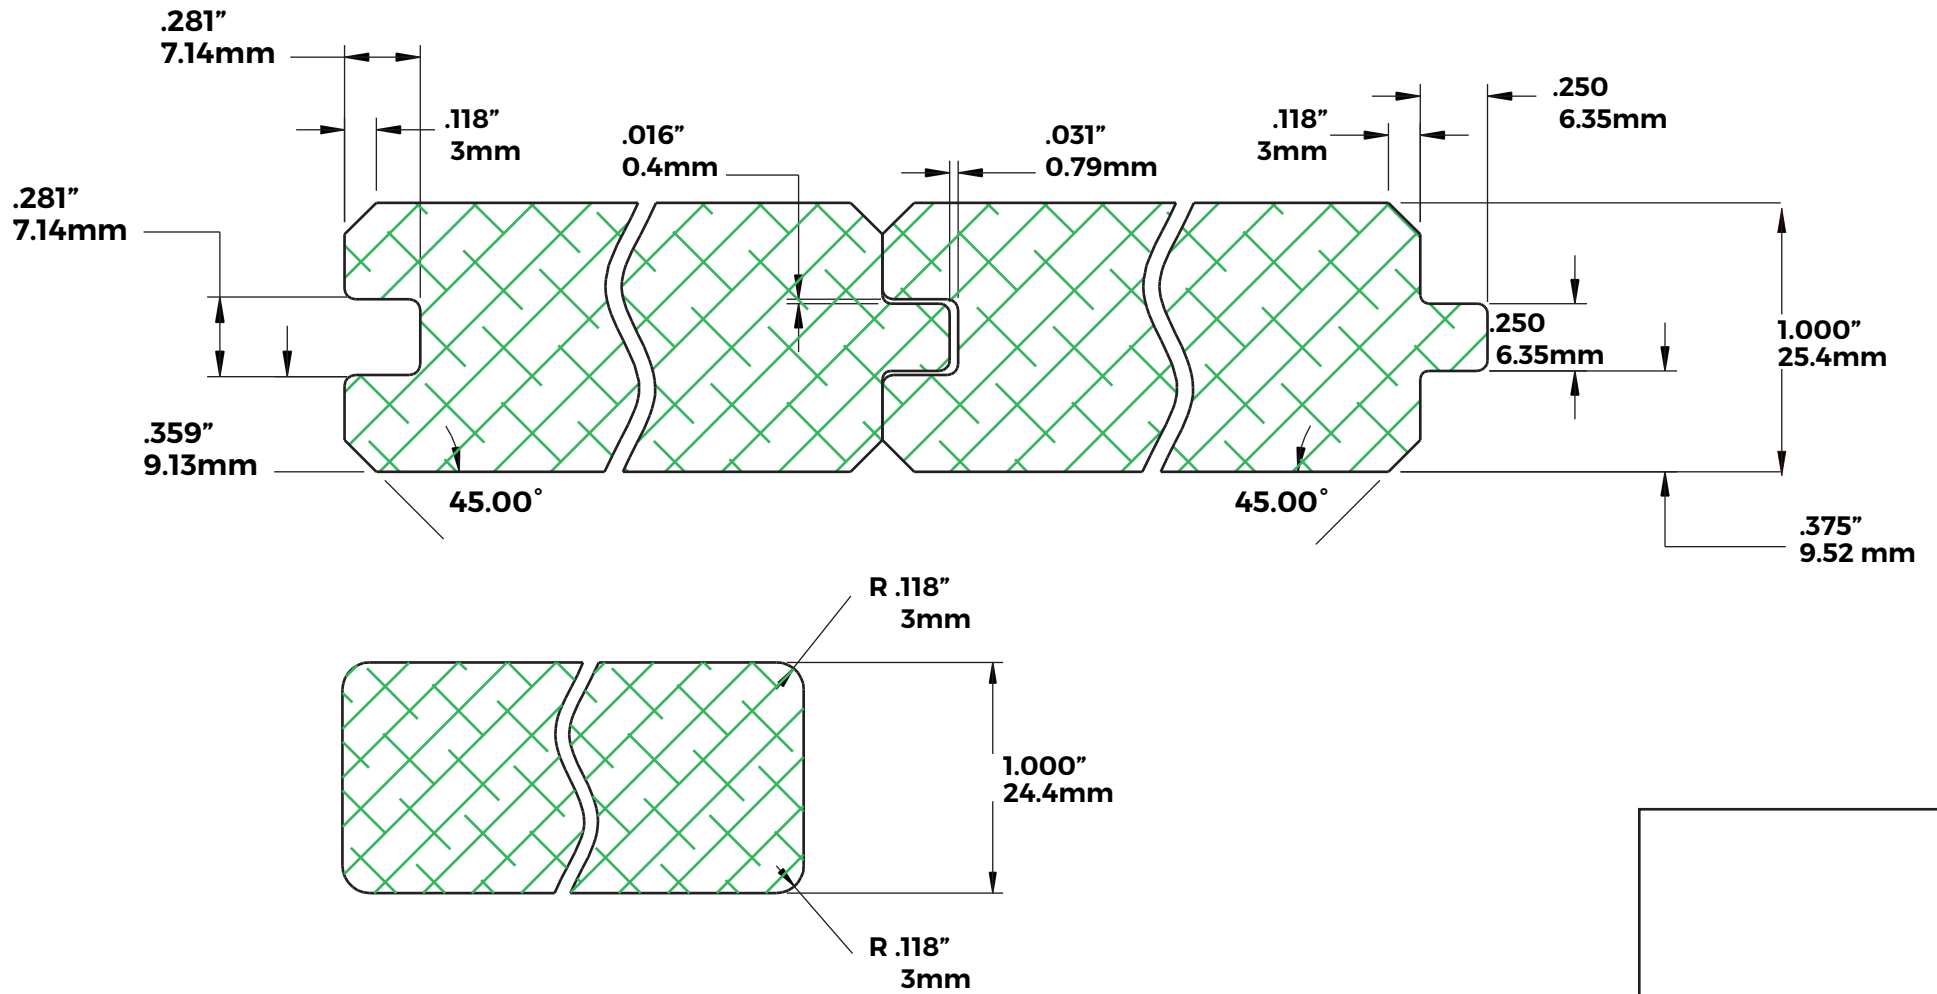

**BRAZILIAN
LUMBER®**
PREMIUM DECKING

MILLING PROFILES

T&G V JOINT