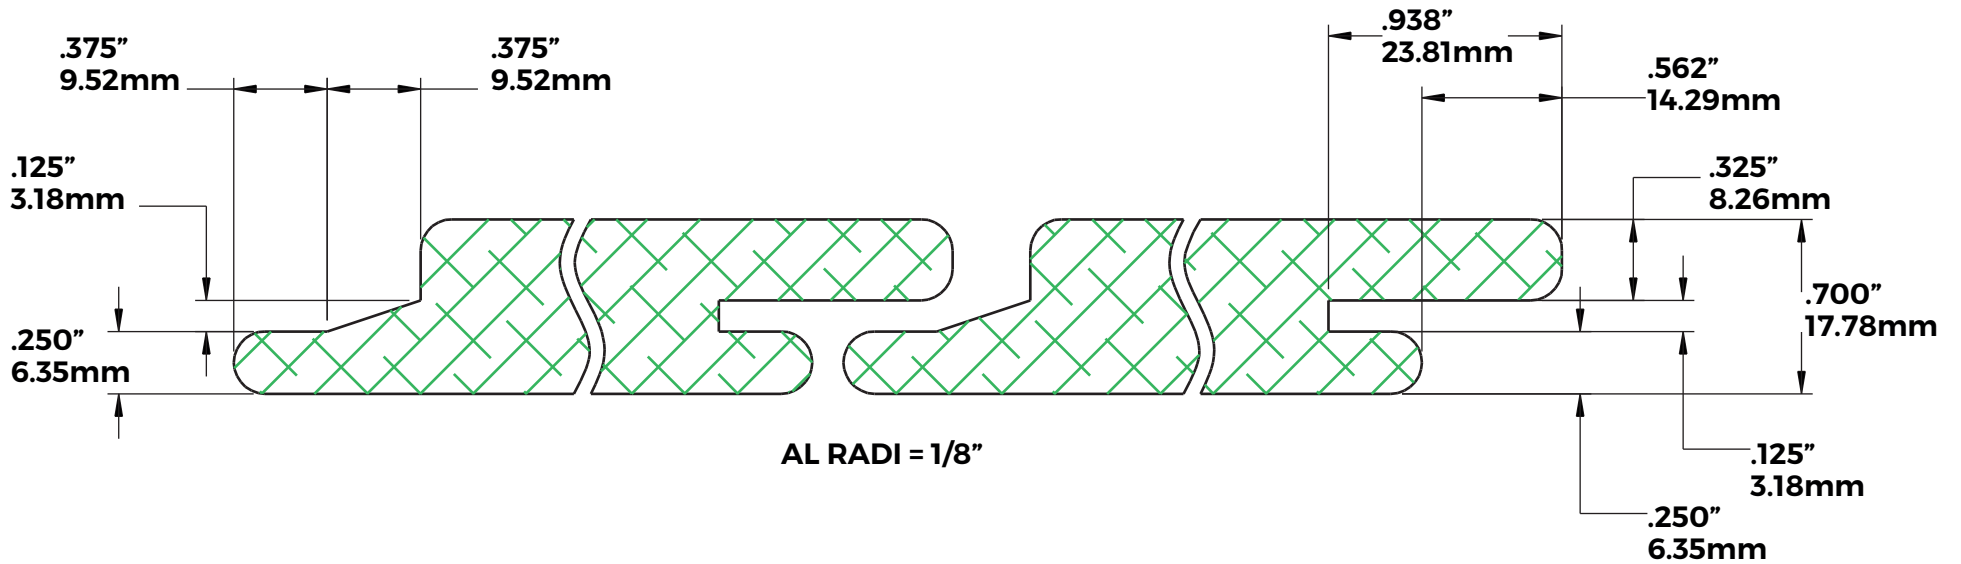

MILLING PROFILES

SHIPLAP

**1x6 Shiplap
with $\frac{5}{32}$**

**BRAZILIAN
LUMBER®**
PREMIUM DECKING

MILLING PROFILES

T&G SQUARE JOINT

**4S
E4e
s4s**

**BRAZILIAN
LUMBER®**
PREMIUM DECKING

MILLING PROFILES

T&G V JOINT

**BRAZILIAN
LUMBER®**
PREMIUM DECKING

MILLING PROFILES

SHIPLAP NICKEL JOINT

**BRAZILIAN
LUMBER®**
PREMIUM DECKING

MILLING PROFILES

RAINSCREEN

**BRAZILIAN
LUMBER®**
PREMIUM DECKING

MILLING PROFILES

GROOVED 2 SIDES