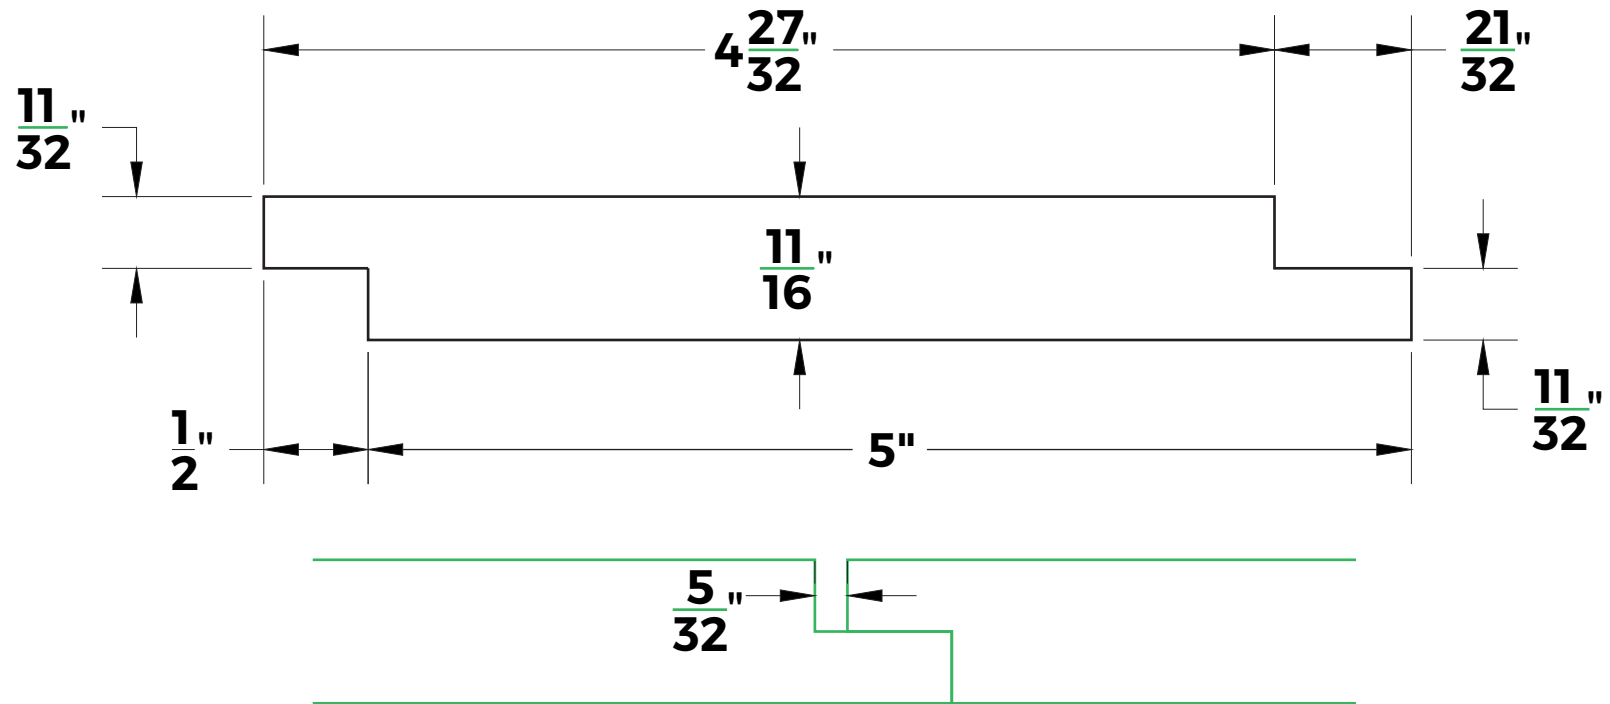

MILLING PROFILES

**BRAZILIAN
LUMBER®**

PREMIUM DECKING

**BRAZILIAN
LUMBER®**
PREMIUM DECKING

MILLING PROFILES

SHIPLAP

**1x6 Shiplap
with $\frac{3}{32}$**

**BRAZILIAN
LUMBER®**
PREMIUM DECKING

MILLING PROFILES

SHIPLAP

**1x6 Shiplap
with $\frac{5}{32}$**

**BRAZILIAN
LUMBER®**
PREMIUM DECKING

MILLING PROFILES

T&G SQUARE JOINT

**4S
E4e
s4s**

**BRAZILIAN
LUMBER®**
PREMIUM DECKING

MILLING PROFILES

T&G V JOINT

**BRAZILIAN
LUMBER®**
PREMIUM DECKING

MILLING PROFILES

SHIPLAP NICKEL JOINT

**BRAZILIAN
LUMBER®**
PREMIUM DECKING

MILLING PROFILES

RAINSCREEN

**BRAZILIAN
LUMBER®**
PREMIUM DECKING

MILLING PROFILES

GROOVED 2 SIDES