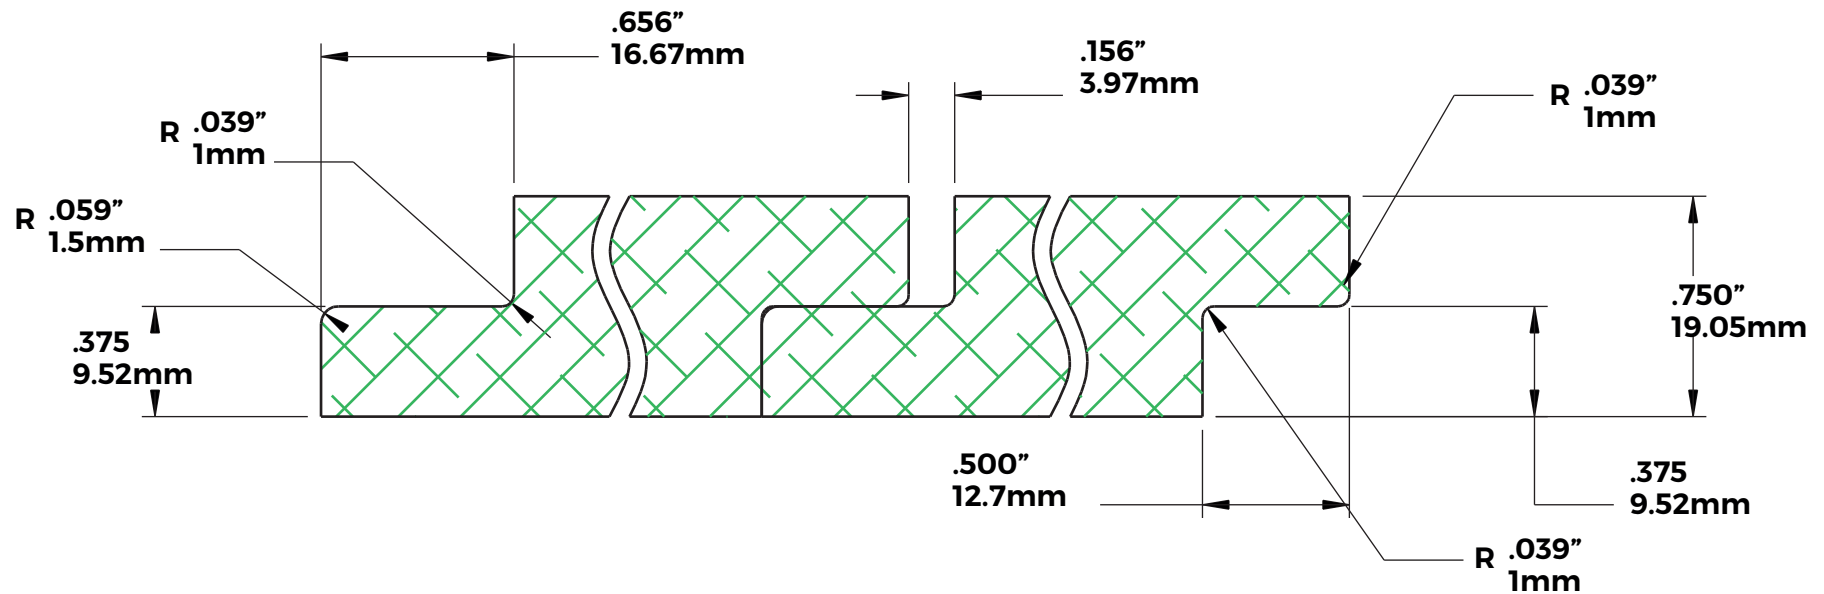

MILLING PROFILES

SHIPLAP

**1x6 Shiplap
with $\frac{5}{32}$**

**BRAZILIAN
LUMBER®**
PREMIUM DECKING

MILLING PROFILES

T&G SQUARE JOINT

**4S
E4e
s4s**

**BRAZILIAN
LUMBER®**
PREMIUM DECKING

MILLING PROFILES

T&G V JOINT

**BRAZILIAN
LUMBER®**
PREMIUM DECKING

MILLING PROFILES

SHIPLAP NICKEL JOINT

**BRAZILIAN
LUMBER®**
PREMIUM DECKING

MILLING PROFILES

RAINSCREEN

**BRAZILIAN
LUMBER®**
PREMIUM DECKING

MILLING PROFILES

GROOVED 2 SIDES