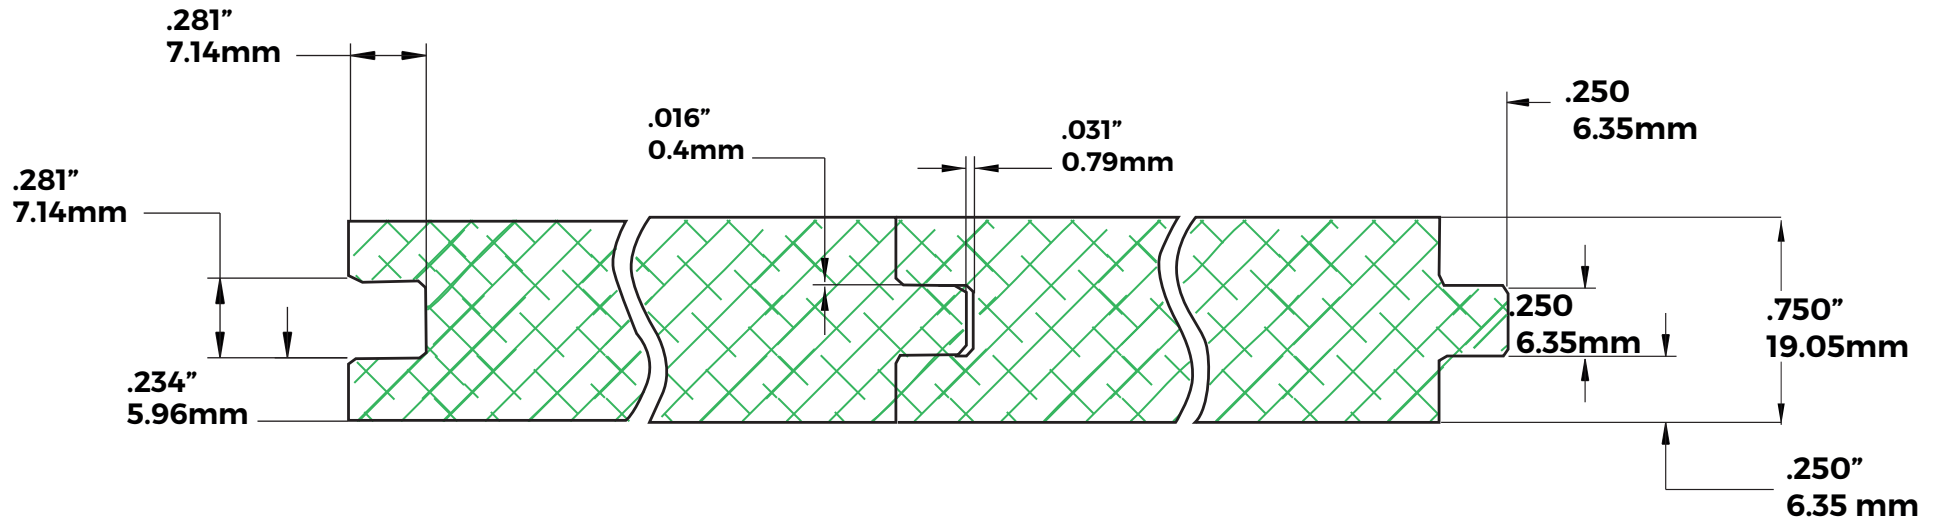

MILLING PROFILES

**BRAZILIAN
LUMBER®**

PREMIUM DECKING

**BRAZILIAN
LUMBER®**
PREMIUM DECKING

MILLING PROFILES

SHIPLAP

**1x6 Shiplap
with $\frac{3}{32}$**

**BRAZILIAN
LUMBER®**
PREMIUM DECKING

MILLING PROFILES

SHIPLAP

**1x6 Shiplap
with $\frac{5}{32}$**

**BRAZILIAN
LUMBER®**
PREMIUM DECKING

MILLING PROFILES

T&G SQUARE JOINT

**4S
E4e
s4s**

**BRAZILIAN
LUMBER®**
PREMIUM DECKING

**BRAZILIAN
LUMBER®**
PREMIUM DECKING

MILLING PROFILES

GROOVED 2 SIDES