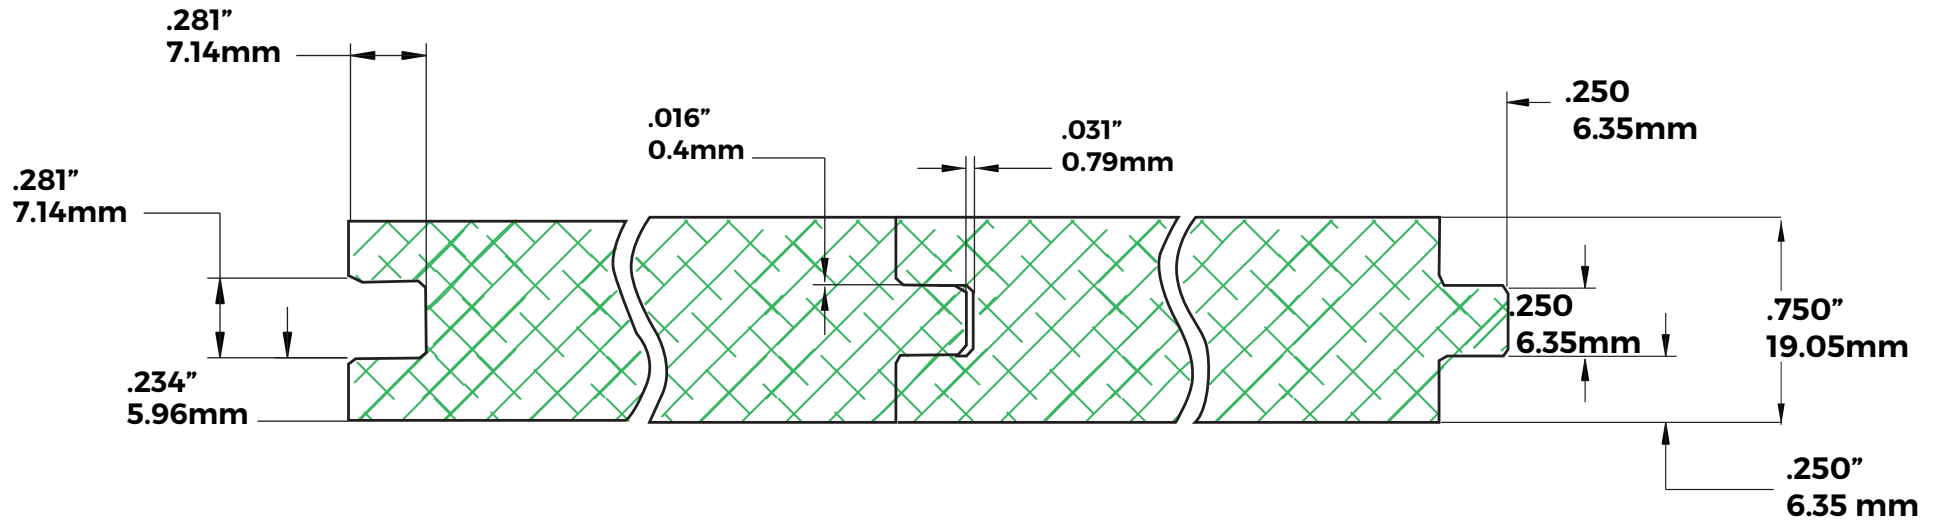

MILLING PROFILES

**BRAZILIAN
LUMBER®**

PREMIUM DECKING

**BRAZILIAN
LUMBER®**
PREMIUM DECKING

MILLING PROFILES

SHIPLAP

**1x6 Shiplap
with $\frac{3}{32}$**

**BRAZILIAN
LUMBER®**
PREMIUM DECKING

MILLING PROFILES

SHIPLAP

**1x6 Shiplap
with $\frac{5}{32}$**

**BRAZILIAN
LUMBER®**
PREMIUM DECKING

MILLING PROFILES

T&G SQUARE JOINT

**4S
E4e
s4s**

**BRAZILIAN
LUMBER®**
PREMIUM DECKING

**BRAZILIAN
LUMBER®**
PREMIUM DECKING

MILLING PROFILES

GROOVED 2 SIDES