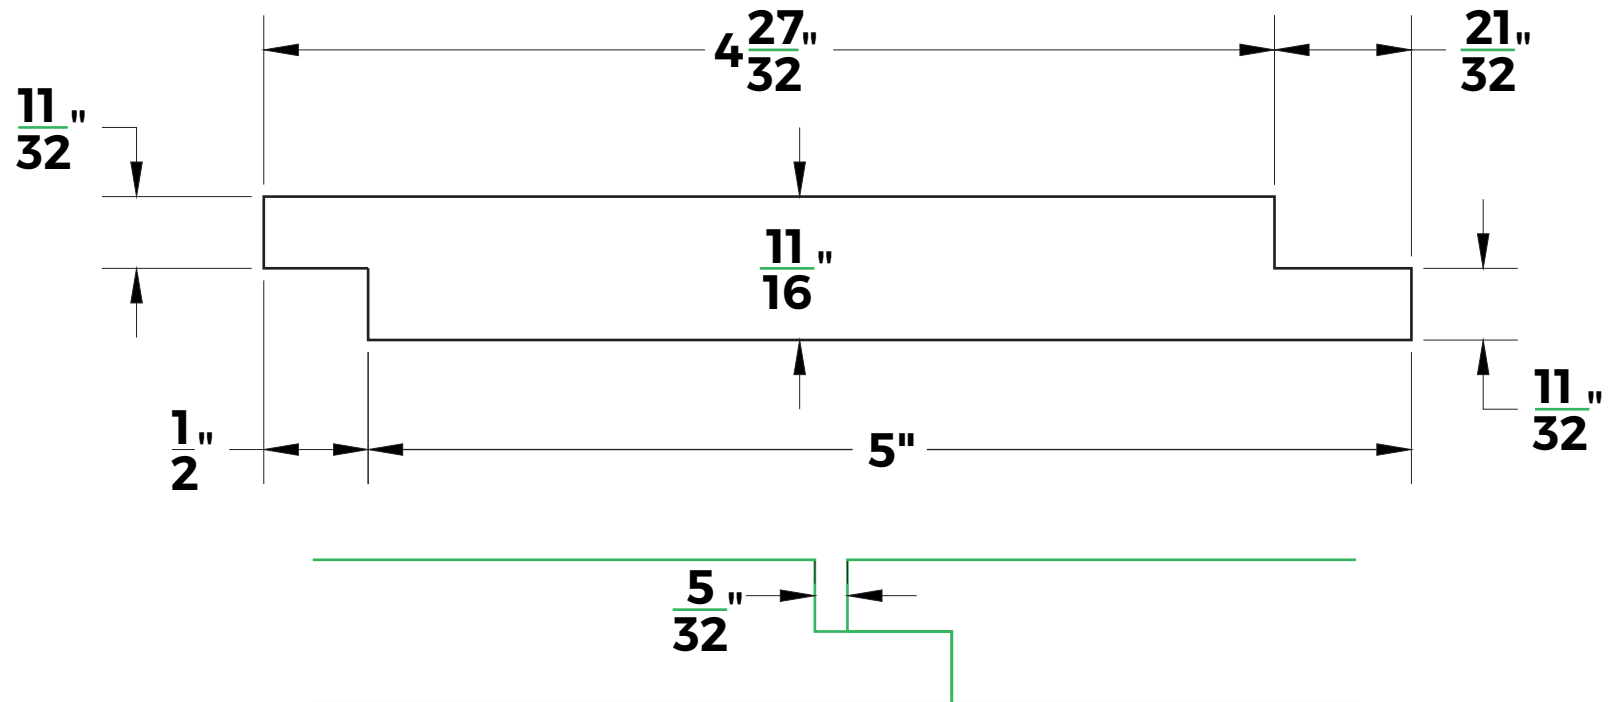

MILLING PROFILES

**BRAZILIAN
LUMBER®**

PREMIUM DECKING

**BRAZILIAN
LUMBER®**
PREMIUM DECKING

MILLING PROFILES

SHIPLAP

**1x6 Shiplap
with $\frac{3}{32}$**

**BRAZILIAN
LUMBER®**
PREMIUM DECKING

MILLING PROFILES

SHIPLAP

**1x6 Shiplap
with $\frac{5}{32}$**

**BRAZILIAN
LUMBER®**
PREMIUM DECKING

MILLING PROFILES

T&G SQUARE JOINT

**4S
E4e
s4s**

**BRAZILIAN
LUMBER®**
PREMIUM DECKING

MILLING PROFILES

T&G V JOINT

**BRAZILIAN
LUMBER®**
PREMIUM DECKING

MILLING PROFILES

SHIPLAP NICKEL JOINT

**BRAZILIAN
LUMBER®**
PREMIUM DECKING

MILLING PROFILES

RAINSCREEN

**BRAZILIAN
LUMBER®**
PREMIUM DECKING

MILLING PROFILES

GROOVED 2 SIDES