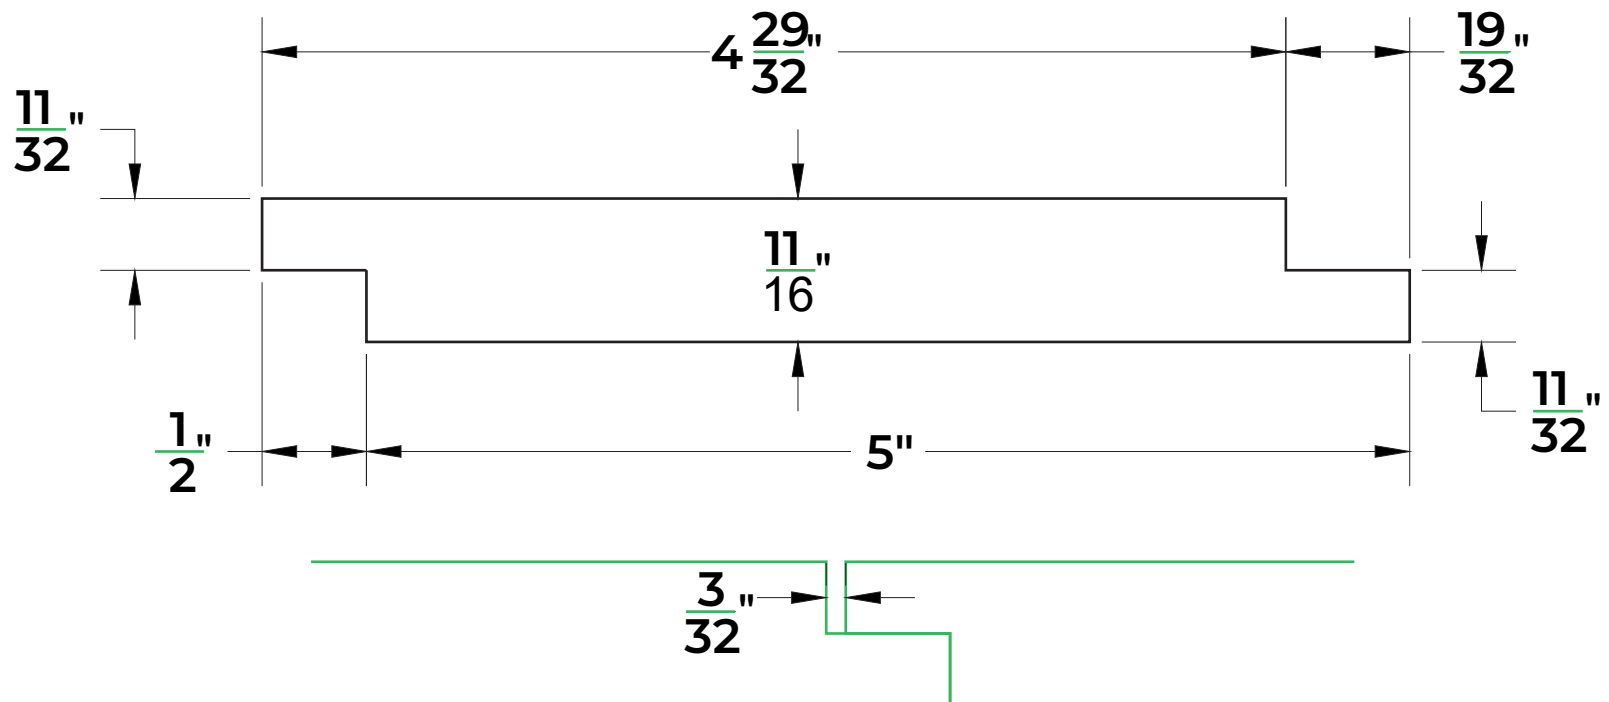

MILLING PROFILES

**BRAZILIAN
LUMBER®**

PREMIUM DECKING

**BRAZILIAN
LUMBER®**
PREMIUM DECKING

MILLING PROFILES

SHIPLAP

**1x6 Shiplap
with $\frac{3}{32}$**

**BRAZILIAN
LUMBER®**
PREMIUM DECKING

MILLING PROFILES

SHIPLAP

**1x6 Shiplap
with $\frac{5}{32}$**

**BRAZILIAN
LUMBER®**
PREMIUM DECKING

MILLING PROFILES

T&G SQUARE JOINT

**4S
E4e
s4s**

**BRAZILIAN
LUMBER®**
PREMIUM DECKING

MILLING PROFILES

T&G V JOINT

**BRAZILIAN
LUMBER®**
PREMIUM DECKING

MILLING PROFILES

SHIPLAP NICKEL JOINT

**BRAZILIAN
LUMBER®**
PREMIUM DECKING

MILLING PROFILES

RAINSCREEN

**BRAZILIAN
LUMBER®**
PREMIUM DECKING

MILLING PROFILES

GROOVED 2 SIDES