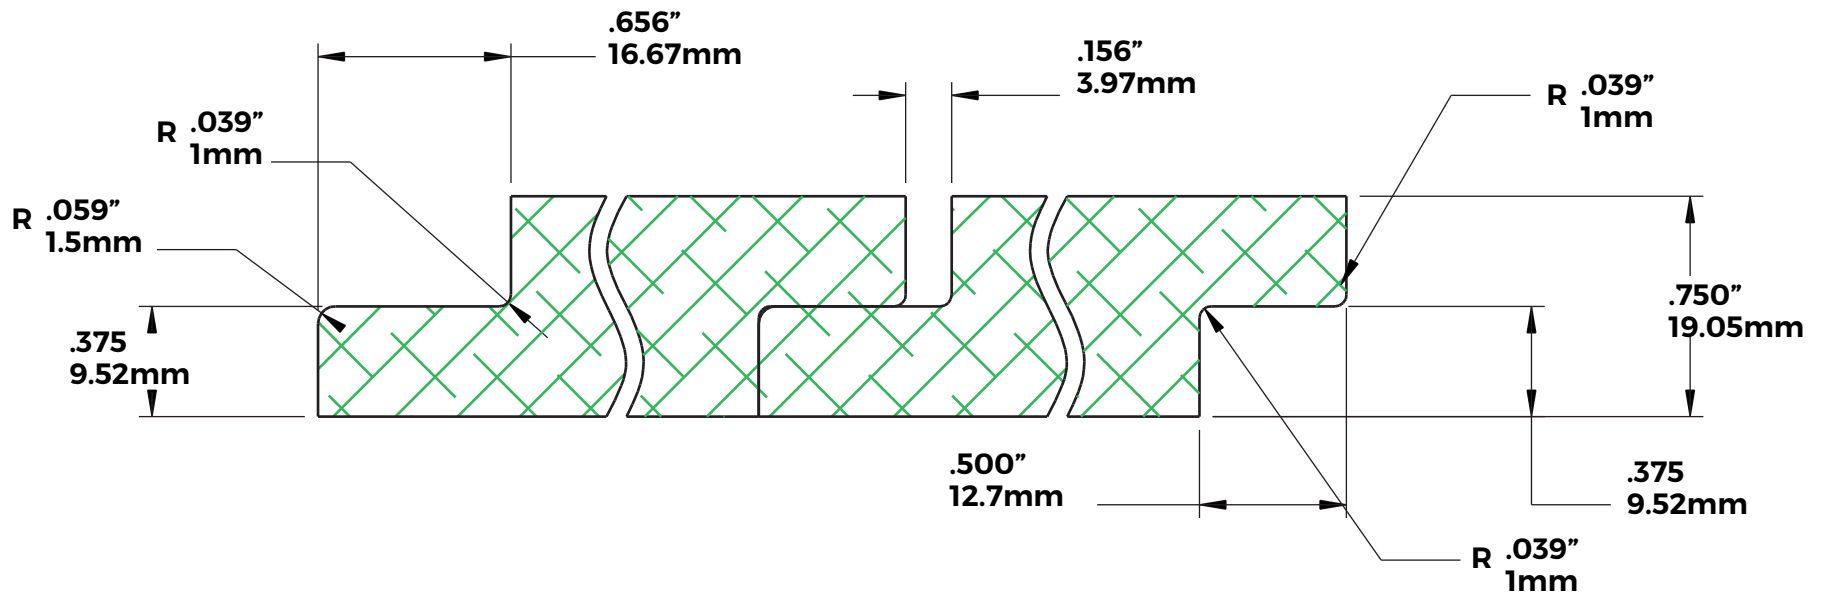

MILLING PROFILES

SHIPLAP

**1x6 Shiplap
with $\frac{5}{32}$**

**BRAZILIAN
LUMBER®**
PREMIUM DECKING

MILLING PROFILES

T&G SQUARE JOINT

**4S
E4e
s4s**

**BRAZILIAN
LUMBER®**
PREMIUM DECKING

MILLING PROFILES

T&G V JOINT

**BRAZILIAN
LUMBER®**
PREMIUM DECKING

MILLING PROFILES

SHIPLAP NICKEL JOINT

**BRAZILIAN
LUMBER®**
PREMIUM DECKING

MILLING PROFILES

RAINSCREEN

**BRAZILIAN
LUMBER®**
PREMIUM DECKING

MILLING PROFILES

GROOVED 2 SIDES